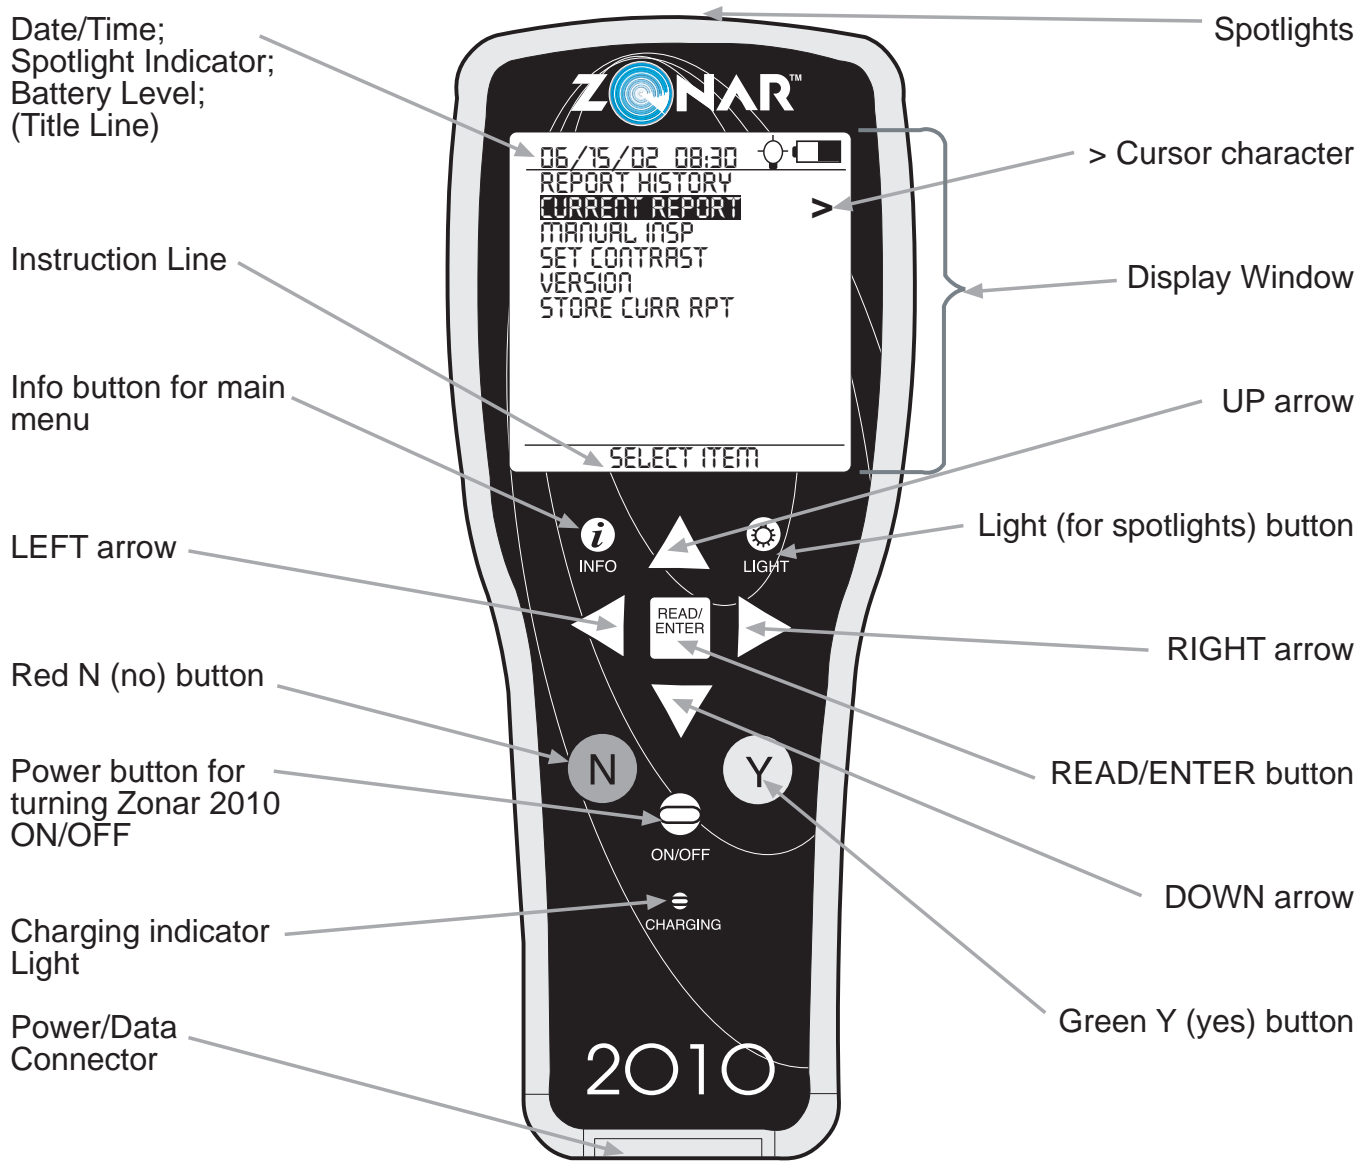

### KEYPAD & NAVIGATION

	USE:	TO:
 ON/OFF	<b>Power button</b>	<ul style="list-style-type: none"> <li>• Turn the Zonar 2010 on/off</li> </ul>
 INFO	<b>Info button</b>	<ul style="list-style-type: none"> <li>• Return to the main menu at any time (except when you're being prompted to enter a value or answer a question)</li> </ul>
	<b>READ/ENTER button</b>	<ul style="list-style-type: none"> <li>• Read a card or tag</li> <li>• Enter mileage/hours</li> </ul>
 LIGHT	<b>Light button</b>	<ul style="list-style-type: none"> <li>• Turn the spotlights on/off</li> </ul>
	<b>UP arrow</b>	<ul style="list-style-type: none"> <li>• Scroll up</li> <li>• Add by increments of 1 (e.g. for mileage or screen contrast)</li> <li>• Accelerate adding increments up to 10,000: hold after pressing</li> </ul>
	<b>DOWN arrow</b>	<ul style="list-style-type: none"> <li>• Scroll down</li> <li>• Decrease by increments of 1</li> <li>• Accelerate decreasing increments: hold after pressing</li> </ul>
	<b>RIGHT arrow</b>	<ul style="list-style-type: none"> <li>• View the next screen for an item that has the cursor character &gt; displayed</li> <li>• Add by increments of 10</li> <li>• Accelerate adding increments up to 10,000: hold after pressing</li> </ul>
	<b>LEFT arrow</b>	<ul style="list-style-type: none"> <li>• Go back to previous screen</li> <li>• Decrease by increments of 10</li> <li>• Accelerate decreasing increments: hold after pressing</li> </ul>
	<b>Red N (no button)</b>	<ul style="list-style-type: none"> <li>• Answer "No" to questions</li> <li>• Enter a "Red" condition (for components that are BAD)</li> </ul>
	<b>Green Y (yes button)</b>	<ul style="list-style-type: none"> <li>• Answer "Yes" to questions</li> <li>• Enter a "Green" condition (for components that are OK)</li> </ul>
 CHARGING	<b>Charging indicator light</b>	<ul style="list-style-type: none"> <li>• Check for a steady green light when the battery is charging</li> <li>• Check for a flashing green light when the batteries are fully charged</li> </ul>