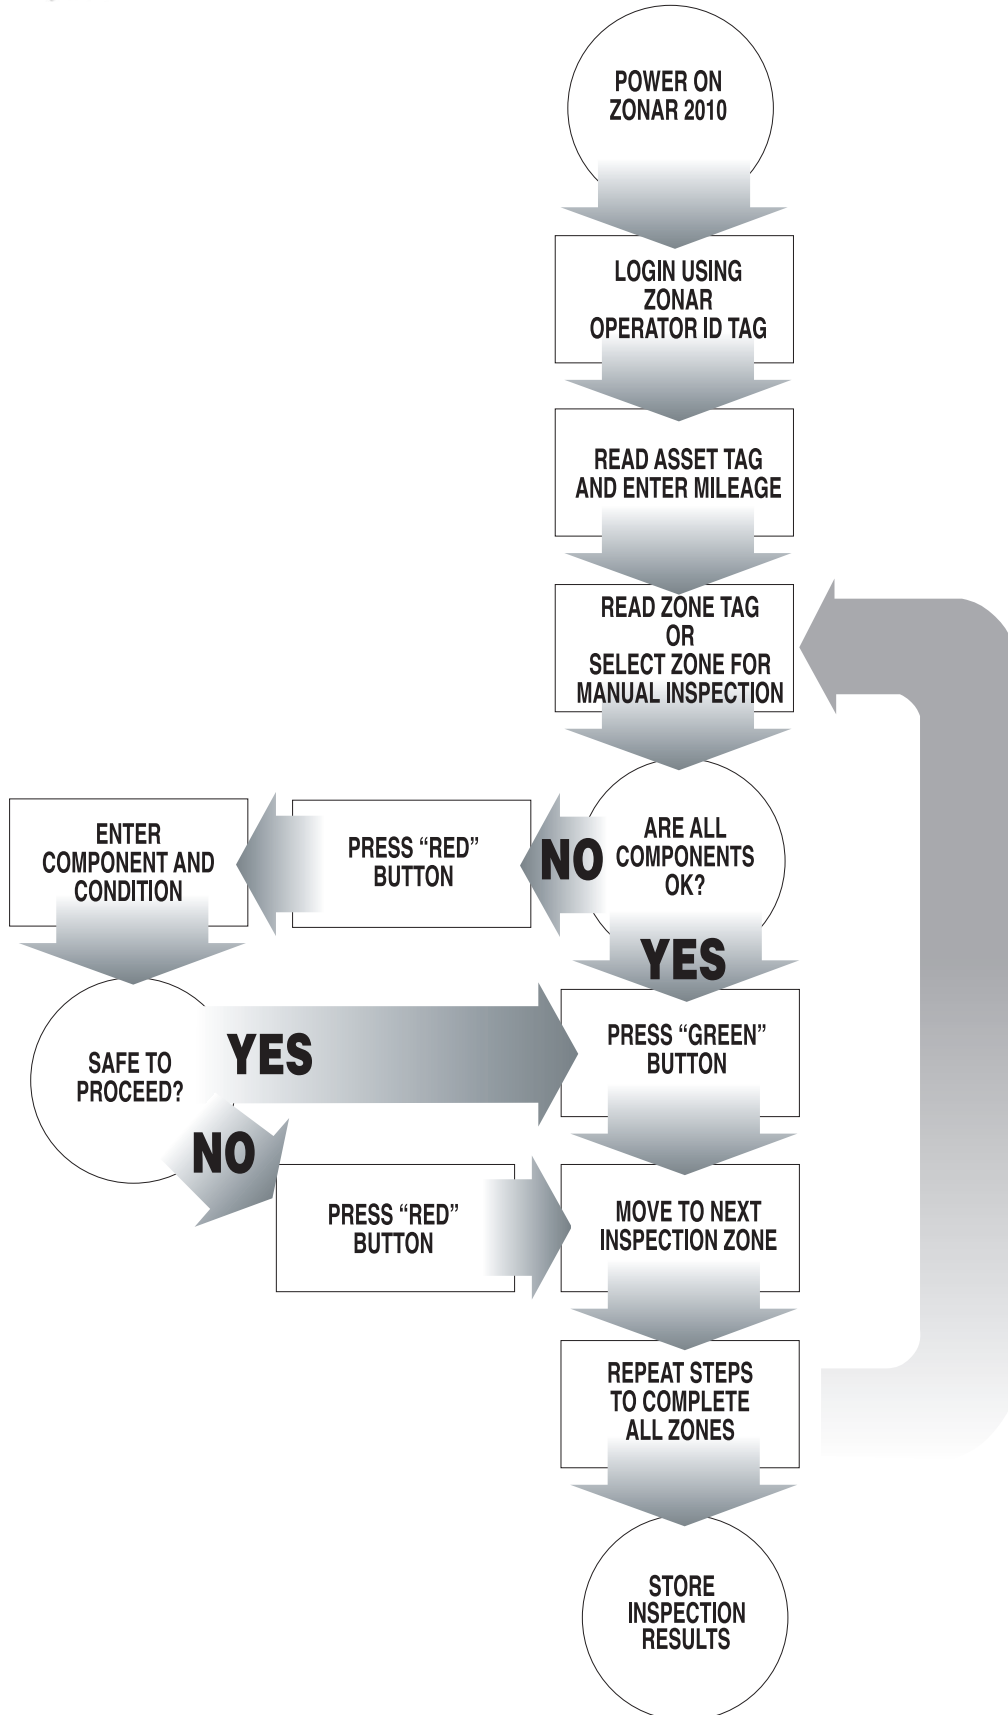

### KEYPAD & NAVIGATION

	USE:	TO:
 ON/OFF	<b>Power button</b>	<ul style="list-style-type: none"> <li>• Turn the Zonar 2010 on/off</li> </ul>
 INFO	<b>Info button</b>	<ul style="list-style-type: none"> <li>• Return to the main menu at any time (except when you're being prompted to enter a value or answer a question)</li> </ul>
	<b>READ/ENTER button</b>	<ul style="list-style-type: none"> <li>• Read a card or tag</li> <li>• Enter mileage/hours</li> </ul>
 LIGHT	<b>Light button</b>	<ul style="list-style-type: none"> <li>• Turn the spotlights on/off</li> </ul>
	<b>UP arrow</b>	<ul style="list-style-type: none"> <li>• Scroll up</li> <li>• Add by increments of 1 (e.g. for mileage or screen contrast)</li> <li>• Accelerate adding increments up to 10,000: hold after pressing</li> </ul>
	<b>DOWN arrow</b>	<ul style="list-style-type: none"> <li>• Scroll down</li> <li>• Decrease by increments of 1</li> <li>• Accelerate decreasing increments: hold after pressing</li> </ul>
	<b>RIGHT arrow</b>	<ul style="list-style-type: none"> <li>• View the next screen for an item that has the cursor character &gt; displayed</li> <li>• Add by increments of 10</li> <li>• Accelerate adding increments up to 10,000: hold after pressing</li> </ul>
	<b>LEFT arrow</b>	<ul style="list-style-type: none"> <li>• Go back to previous screen</li> <li>• Decrease by increments of 10</li> <li>• Accelerate decreasing increments: hold after pressing</li> </ul>
	<b>Red N (no button)</b>	<ul style="list-style-type: none"> <li>• Answer "No" to questions</li> <li>• Enter a "Red" condition (for components that are BAD)</li> </ul>
	<b>Green Y (yes button)</b>	<ul style="list-style-type: none"> <li>• Answer "Yes" to questions</li> <li>• Enter a "Green" condition (for components that are OK)</li> </ul>
 CHARGING	<b>Charging indicator light</b>	<ul style="list-style-type: none"> <li>• Check for a steady green light when the battery is charging</li> <li>• Check for a flashing green light when the batteries are fully charged</li> </ul>